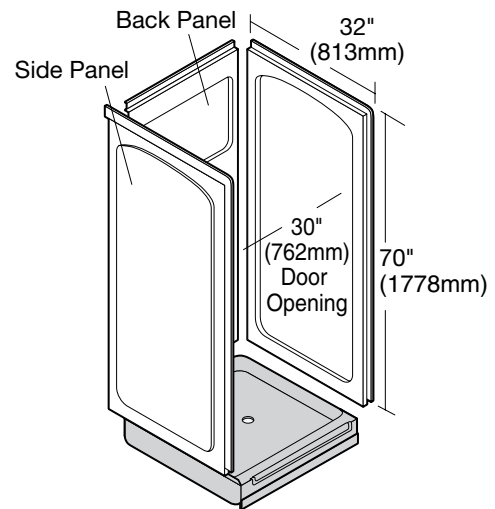

ACRYLUX 32" x 32" SHOWER WALL SET

3232Y1.SW SHOWER WALL SET

Product Features:

- High-gloss acrylic-capped ABS with fiberglass reinforcement
- Mounts directly to studs
- Caulk-less installation
 - Integral rubber gasket between back and side walls for a watertight seal
- Pin-and-slot design for easy alignment of side and back panels
- Full width accessory shelves
- Built-in foot-rest

Individual Panels Also Available

- 0032Y1.SW-R 32" Shower Panel, Right
- 0032Y1.SW-L 32" Shower Panel, Left
- 3200Y1.SW-B 32" Shower Panel, Back

Shown with 3232Y1.ST Shower Base

Nominal Dimensions:

Side Panels:

70" tall x 32" wide
(1778 x 813mm)

Back Panel:

70" tall x 32" wide
(1778 x 813 mm)

For use with:

- 3232Y1.ST 32" x 32" Shower Base

Compliance Certifications -

Meets or Exceeds the Following Specifications:

- ANSI Z124.2 for Plastic Showers
- ASTM E162 for Flammability
- NFPA 258 for Smoke Density

STUD LAYOUT